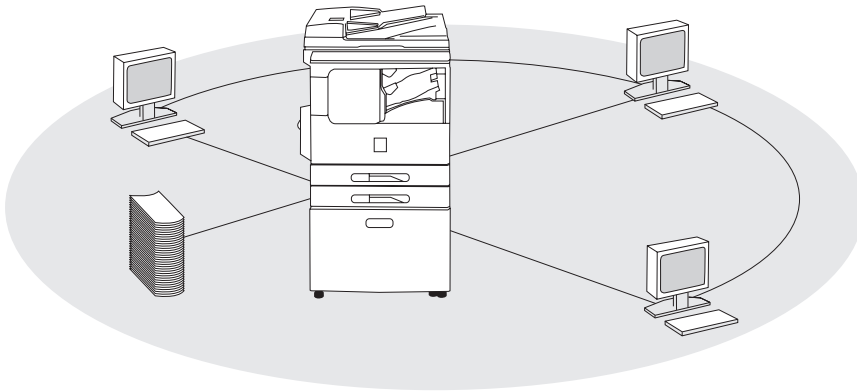

you can
Canon

iR1600
iR2000

Multifunctional Digital Systems

*Go digital - and benefit from
affordable, versatile performance*

- 16 ppm output (iR1600)
- 20 ppm output (iR2000)
- Fully featured digital copying
- Network printing capability
- Professional image quality
- Compact and reliable design
- Up to A3 paper handling
- Easy and efficient operation
- Extensive paper supply
- Built-in finishing options

Add on Canon's network printing capability to increase productivity

Enabling efficient solutions

Benefit from a compact, cost-effective digital copier that delivers both quality and productivity. Select the entry-level iR1600 for smaller workgroups - or the more powerful iR2000 for higher volume output. Either way you profit from a flexible, modular design that allows easy configuration to suit your exact needs, including a network printing capability. You can even take advantage of Canon's smart solutions that provide powerful applications for workflow management and full document accounting. Protecting your investment as your business grows.

Enhance workgroup efficiency via the Remote User Interface

Simplify systems management with Canon's NetSpot® Suite

Productive accessories

Innovative and space-saving finishing options include a built-in finisher offering full sorting and stapling functions. Or select an inner 2-way tray that separates out copies and prints. An ADF (Automatic Document Feeder) handles all originals smoothly. Plus the standard paper supply can be supplemented by up to three additional 250-sheet cassettes.

Integrated ease

A clear, intuitive control panel ensures effortless operation at all times. The network printing option includes a Remote UI (User Interface) for workgroups - delivering seamless handling of all print jobs direct from the desktop. A 10 GB hard disk can also be added to provide storage and spooling facilities for network printing, improving printing efficiency.