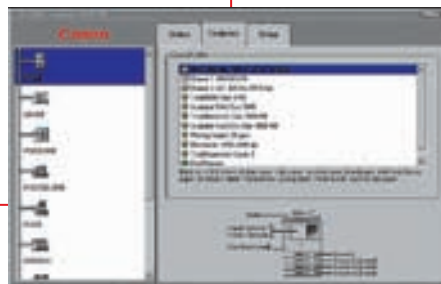

Simplify systems management with Canon's NetSpot® Suite

Productive accessories

Innovative and space-saving finishing options include a built-in finisher offering full sorting and stapling functions. Or select an inner 2-way tray that separates out copies and prints. An ADF (Automatic Document Feeder) handles all originals smoothly. Plus the standard paper supply can be supplemented by up to three additional 250-sheet cassettes.

Integrated ease

A clear, intuitive control panel ensures effortless operation at all times. The network printing option includes a Remote UI (User Interface) for workgroups - delivering seamless handling of all print jobs direct from the desktop. A 10 GB hard disk can also be added to provide storage and spooling facilities for network printing, improving printing efficiency.

Solutions to save time and money

Digital versatility lets you share departmental printing resources far more efficiently - with extended solutions such as clustering and redirection. So now you can handle peak workgroup printing demand smoothly, saving time and increasing reliability. While full document accounting enables effective cost control and optimum allocation of all resources.